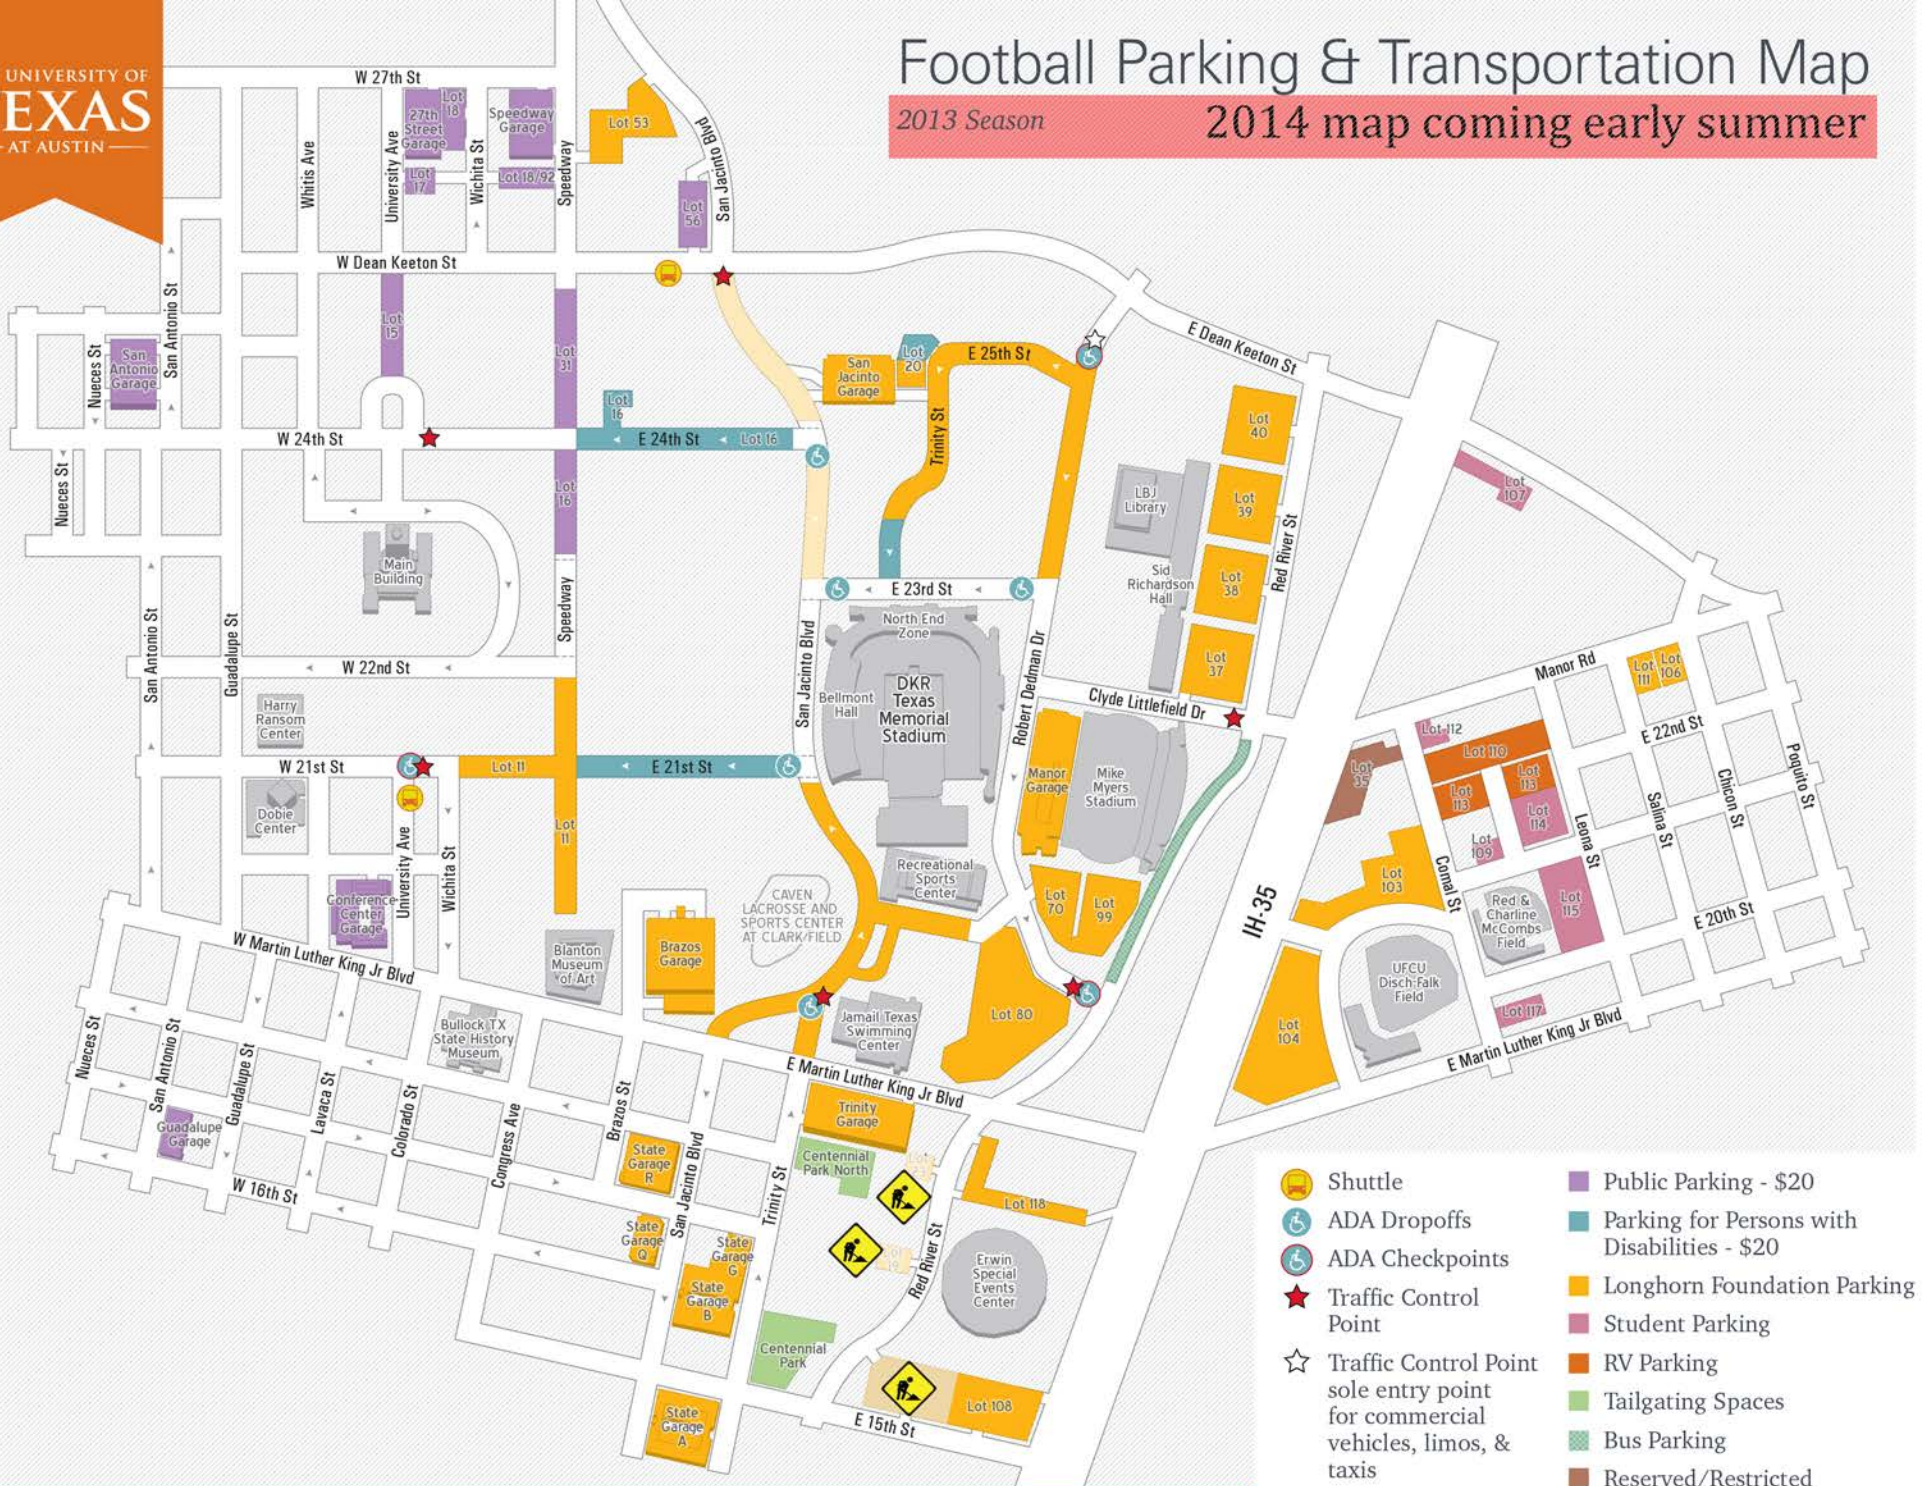

Football Parking & Transportation Map

2013 Season

2014 map coming early summer

Longhorn Foundation lot changes for 2014:

- Lots 19, 23, and half of 108 under construction
- Partial San Jacinto street parking removed

- Shuttle
- ADA Dropoffs
- ADA Checkpoints
- Traffic Control Point
- Traffic Control Point sole entry point for commercial vehicles, limos, & taxis
- Public Parking - \$20
- Parking for Persons with Disabilities - \$20
- Longhorn Foundation Parking
- Student Parking
- RV Parking
- Tailgating Spaces
- Bus Parking
- Reserved/Restricted